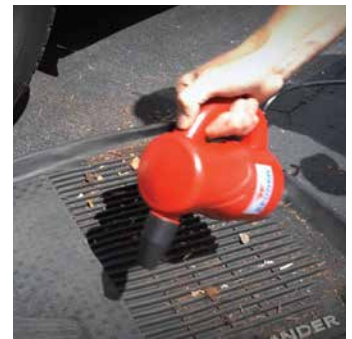

SPECIFICATIONS

Break Free of Canned Air Duster

Powered only by electricity, the Cyber Duster is free of dangerous fluorocarbons and other deadly inhalants/propellants.

- Dust and clean computers, laptops, keyboards, electronics, car interiors, cameras, model vehicles, and blinds. Dry wet surfaces, hard-to-reach places, and even pets
- Eco-friendly and nontoxic. Unlike canned air dusters, the XPOWER A-2S Cyber Duster has no fluorocarbons or dangerous inhalants/propellants.
- The option to inflate airbeds, small inflatables, and floats with additional nozzle attachments that can be purchased separately

Model #	A-2S
Voltz/Hertz	120V / 60Hz
Motor	540 W
Power	4.5 A
Rated Airflow	90 CFM
Speeds	2 Speed
Cord Length	10 Ft.
Filter Kit	Yes
Nozzles	9
Unit Weight	2.6 Lbs
Unit Dimensions (LxWxH)	7 x 3.9 x 71 in.
Housing	ABS

Dusting

Blow dust, dirt and debris off any surface such as auto parts and electronic equipment

General Use/Drying

Dry a variety of surfaces in tight spaces

Air Pump

Inflate air beds, pools, and toys with the applicable adapter